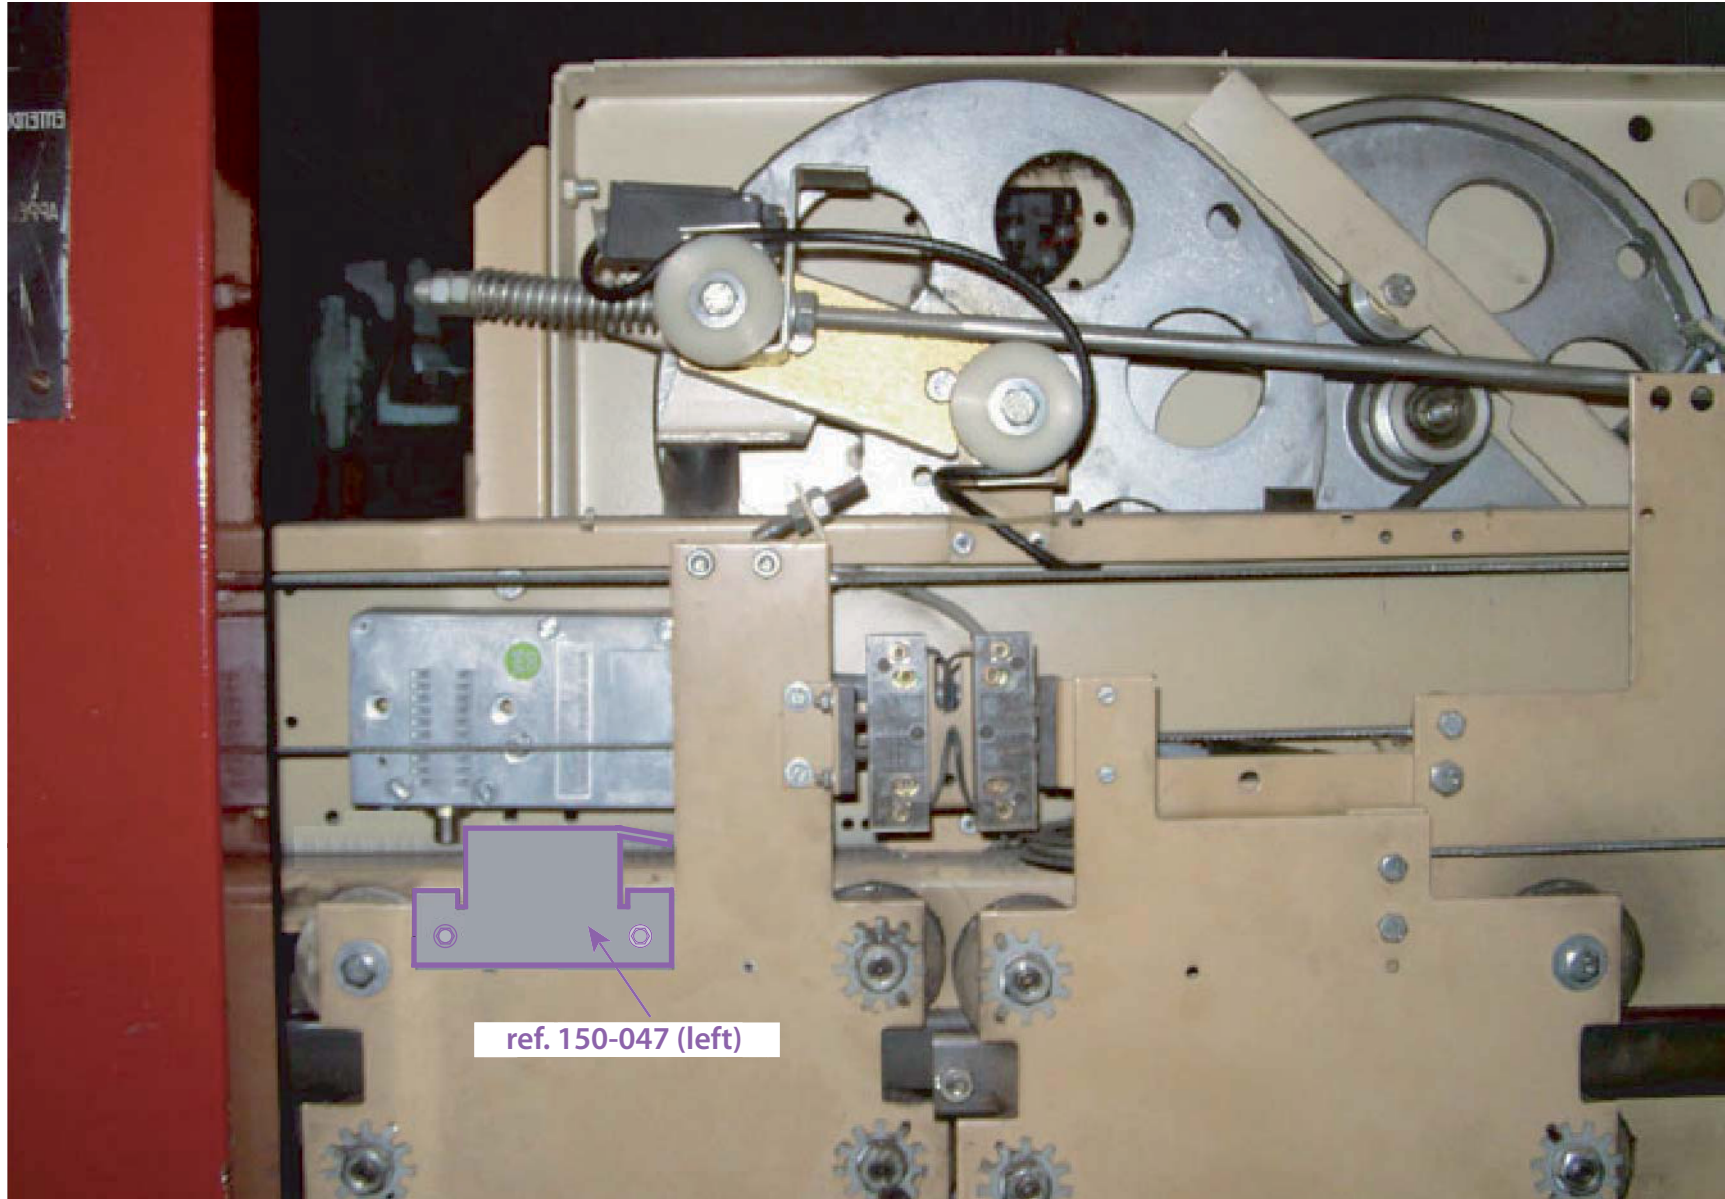

150-047

# Tacle cabin Isola-2 (Left)

ref. 150-047 (left)